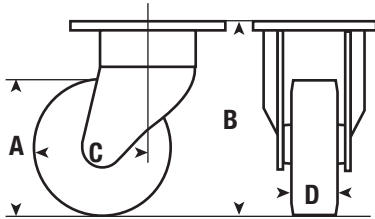

EH SERIES & EHF SERIES

The Flexello EH Series swivel and EHF Series fixed casters are available in sizes of 10" and 12" with load capacities from 5,000 to 6,490 lbs. These heavy-duty casters are ideal for handling power towing applications at approximately 4 mph. They feature a Flexello Polyurethane on Cast Iron wheel.

EH & EHF Series 10" & 12" Casters

EH Series Swivel

EHF Series Fixed

A = Wheel Diameter B = Overall Height C = Swivel Radius D = Tread Width

EH & EHF SERIES

A	B	C	D	Load Capacity	Bearing	Wheel	Swivel Part #	Fixed Part #
10"	14-1/2"	7-3/4"	3"	5000	Taper Roller	Polyurethane on Cast Iron	EH-210SUTM	EHF-210SUTM
12"	16-5/8"	8-3/4"	4"	6490	Taper Roller	Polyurethane on Cast Iron	EH-312SUTM	EHF-312SUTM