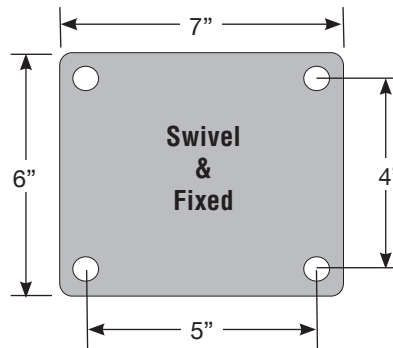

EH SERIES & EHF SERIES

The Flexello EH Series swivel and EHF Series fixed casters are available in sizes of 10" and 12" with load capacities from 5,000 to 6,490 lbs. These heavy-duty casters are ideal for handling power towing applications at approximately 4 mph. They feature a Flexello Polyurethane on Cast Iron wheel.

EH & EHF Series 10" & 12" Casters

EH Series Swivel

EHF Series Fixed

A = Wheel Diameter B = Overall Height C = Swivel Radius D = Tread Width

EH & EHF SERIES

A	B	C	D	Load Capacity	Bearing	Wheel	Swivel Part #	Fixed Part #
10"	14-1/2"	7-3/4"	3"	5000	Taper Roller	Polyurethane on Cast Iron	EH-210SUTM	EHF-210SUTM
12"	16-5/8"	8-3/4"	4"	6490	Taper Roller	Polyurethane on Cast Iron	EH-312SUTM	EHF-312SUTM