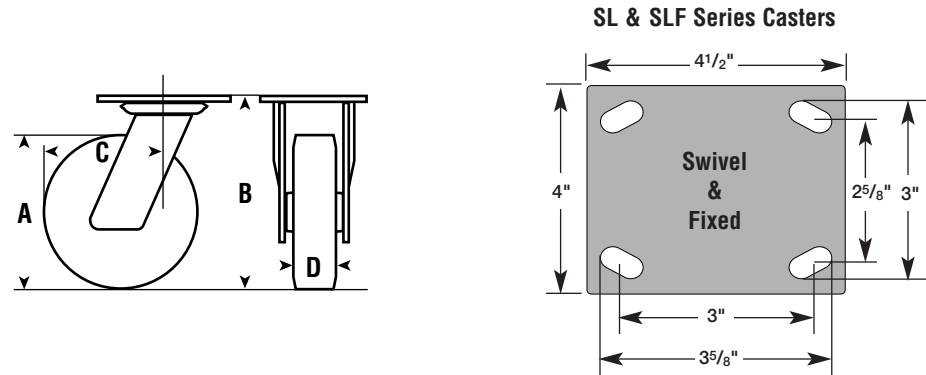

SL SERIES & SLF SERIES

The Flexello SL Series and SLF Series casters are available in sizes ranging from 4" to 8" with load capacities from 297 to 1,400 lbs. They feature a gold color, passivated zinc finish. The SL Series is a double ball bearing swivel caster; the SLF Series is a fixed version of the SL Series. These general-duty casters are ideal for a variety of typical working conditions that may include un-level floors, cracks, gullies, door rail guides, etc.

SL Series Swivel

SLF Series Fixed

SL Series Swivel & Wheel Brake (6" & 8")

Swivel & Wheel Brakes

A combined swivel and wheel brake is available for the SL Series caster in 6" and 8" diameters. The adjustable foot-operated brake simultaneously brakes both the wheel and swivel head. A trip pedal releases the brake. The swivel radius is increased to approximately 6". To order, add suffix **SWB** to the Swivel Part #.

2-Way Directional Wheel Locks

A two-way directional lock is available to convert the SL Series swivel caster to a fixed caster by the release of a spring-loaded plunger. The directional lock attachment is independent of the caster and is secured by the caster mounting bolts. To order, add suffix **L** to the Swivel Part #. (Note: The directional lock is available as a retrofit item.)

SL Series Foot Brake (4" to 8")

SL Series Directional Lock