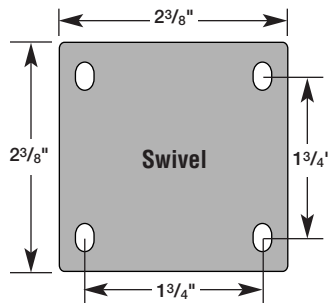

LM SERIES & FS SERIES

The Flexello LM Series is a light-duty swivel caster available in sizes ranging from 1-5/8" to 2-1/2" and load capacities from 31 to 51 lbs. The Flexello FS Series is a bolt-hole version of the LM Series, accommodating a 5/16" bolt. Both are ideal for store fixtures and other light-duty applications.

LM Series 1-5/8" & 2" Casters

LM Series 2-1/2" Casters

LM Series Swivel

FS Series Bolt Hole

A = Wheel Diameter B = Overall Height C = Swivel Radius D = Tread Width

LM SERIES

A	B	C	D	Load Capacity	Bearing	Wheel	Swivel Part #
1-5/8"	2-1/4"	1-5/8"	3/4"	31	Plain	Gray Rubber	LM-P5814
1-5/8"	2-1/4"	1-5/8"	3/4"	31	Plain	Black Nylon	LM-E5814
2"	2-1/2"	1-3/4"	3/4"	40	Plain	Gray Rubber	LM-P2014
2"	2-1/2"	1-3/4"	3/4"	40	Plain	Black Nylon	LM-E2014
2-1/2"	3-1/4"	2"	7/8"	51	Plain	Gray Rubber	LM-P2514
2-1/2"	3-1/4"	2"	7/8"	51	Plain	Black Nylon	LM-E2514

FS SERIES

A	B	C	D	Load Capacity	Bearing	Wheel	Swivel Part #
1-5/8"	2-1/4"	1-5/8"	3/4"	31	Plain	Gray Rubber	FS-P5813
1-5/8"	2-1/4"	1-5/8"	3/4"	31	Plain	Black Nylon	FS-N5813
2"	2-3/4"	1-3/4"	3/4"	40	Plain	Gray Rubber	FS-P2013
2"	2-3/4"	1-3/4"	3/4"	40	Plain	Black Nylon	FS-N2013

Foot Brakes

A foot brake is available for the FS Series caster in 2" diameter only with gray rubber wheels. The swivel radius is increased to 2-1/2". To order a wheel brake, add suffix **BR** to the Swivel Part #.