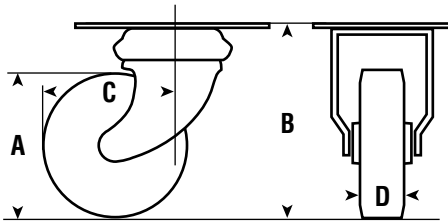

LM SERIES & FS SERIES

The Flexello LM Series is a light-duty swivel caster available in sizes ranging from 1-5/8" to 2-1/2" and load capacities from 31 to 51 lbs. The Flexello FS Series is a bolt-hole version of the LM Series, accommodating a 5/16" bolt. Both are ideal for store fixtures and other light-duty applications.

LM Series 1-5/8" & 2" Casters

LM Series 2-1/2" Casters

LM Series Swivel

FS Series Bolt Hole

A = Wheel Diameter B = Overall Height C = Swivel Radius D = Tread Width

LM SERIES

A	B	C	D	Load Capacity	Bearing	Wheel	Swivel Part #
1-5/8"	2-1/4"	1-5/8"	3/4"	31	Plain	Gray Rubber	LM-P5814
1-5/8"	2-1/4"	1-5/8"	3/4"	31	Plain	Black Nylon	LM-E5814
2"	2-1/2"	1-3/4"	3/4"	40	Plain	Gray Rubber	LM-P2014
2"	2-1/2"	1-3/4"	3/4"	40	Plain	Black Nylon	LM-E2014
2-1/2"	3-1/4"	2"	7/8"	51	Plain	Gray Rubber	LM-P2514
2-1/2"	3-1/4"	2"	7/8"	51	Plain	Black Nylon	LM-E2514

FS SERIES

A	B	C	D	Load Capacity	Bearing	Wheel	Swivel Part #
1-5/8"	2-1/4"	1-5/8"	3/4"	31	Plain	Gray Rubber	FS-P5813
1-5/8"	2-1/4"	1-5/8"	3/4"	31	Plain	Black Nylon	FS-N5813
2"	2-3/4"	1-3/4"	3/4"	40	Plain	Gray Rubber	FS-P2013
2"	2-3/4"	1-3/4"	3/4"	40	Plain	Black Nylon	FS-N2013

Foot Brakes

A foot brake is available for the FS Series caster in 2" diameter only with gray rubber wheels. The swivel radius is increased to 2-1/2". To order a wheel brake, add suffix **BR** to the Swivel Part #.