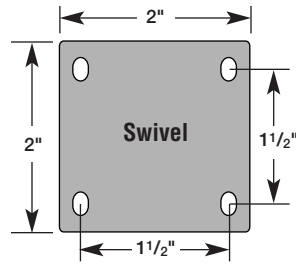

LM SERIES & FS SERIES

The Flexello LM Series is a light-duty swivel caster available in sizes ranging from 1-5/8" to 2-1/2" and load capacities from 31 to 51 lbs. The Flexello FS Series is a bolt-hole version of the LM Series, accommodating a 5/16" bolt. Both are ideal for store fixtures and other light-duty applications.

LM Series 1-5/8" & 2" Casters

LM Series 2-1/2" Casters

LM Series Swivel

FS Series Bolt Hole

A = Wheel Diameter B = Overall Height C = Swivel Radius D = Tread Width

LM SERIES

A	B	C	D	Load Capacity	Bearing	Wheel	Swivel Part #
1-5/8"	2-1/4"	1-5/8"	3/4"	31	Plain	Gray Rubber	LM-P5814
1-5/8"	2-1/4"	1-5/8"	3/4"	31	Plain	Black Nylon	LM-E5814
2"	2-1/2"	1-3/4"	3/4"	40	Plain	Gray Rubber	LM-P2014
2"	2-1/2"	1-3/4"	3/4"	40	Plain	Black Nylon	LM-E2014
2-1/2"	3-1/4"	2"	7/8"	51	Plain	Gray Rubber	LM-P2514
2-1/2"	3-1/4"	2"	7/8"	51	Plain	Black Nylon	LM-E2514

FS SERIES

A	B	C	D	Load Capacity	Bearing	Wheel	Swivel Part #
1-5/8"	2-1/4"	1-5/8"	3/4"	31	Plain	Gray Rubber	FS-P5813
1-5/8"	2-1/4"	1-5/8"	3/4"	31	Plain	Black Nylon	FS-N5813
2"	2-3/4"	1-3/4"	3/4"	40	Plain	Gray Rubber	FS-P2013
2"	2-3/4"	1-3/4"	3/4"	40	Plain	Black Nylon	FS-N2013

Foot Brakes

A foot brake is available for the FS Series caster in 2" diameter only with gray rubber wheels. The swivel radius is increased to 2-1/2". To order a wheel brake, add suffix **BR** to the Swivel Part #.