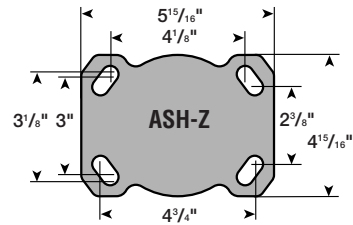

# SWIVEL HEAD SERIES

Revvo offers a selection of optional swivel heads and top plates for use with Revvo casters and wheels. To order, please specify by Part # shown on Top Plate.

Standard Top Plates  
& Part #'s

Swivel Head Dimensions  
& Load Capacities