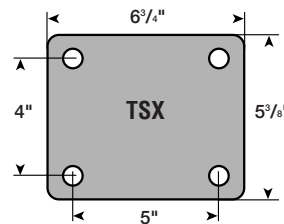

# SWIVEL HEAD SERIES

Revvo offers a selection of optional swivel heads and top plates for use with Revvo casters and wheels. To order, please specify by Part # shown on Top Plate.

Standard Top Plates  
& Part #'s

Swivel Head Dimensions  
& Load Capacities