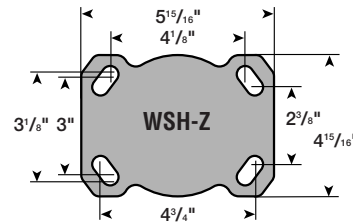

# SWIVEL HEAD SERIES

Revvo offers a selection of optional swivel heads and top plates for use with Revvo casters and wheels. To order, please specify by Part # shown on Top Plate.

Standard Top Plates  
& Part #'s

Swivel Head Dimensions  
& Load Capacities