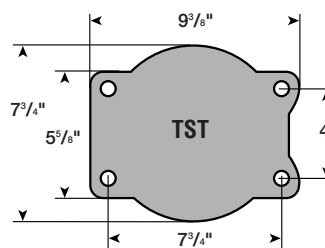

# SWIVEL HEAD SERIES

Revvo offers a selection of optional swivel heads and top plates for use with Revvo casters and wheels. To order, please specify by Part # shown on Top Plate.

Standard Top Plates  
& Part #'s

Swivel Head Dimensions  
& Load Capacities