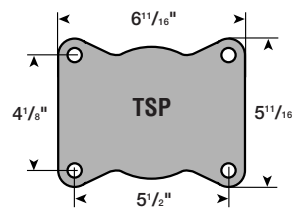

# SWIVEL HEAD SERIES

Revvo offers a selection of optional swivel heads and top plates for use with Revvo casters and wheels. To order, please specify by Part # shown on Top Plate.

Standard Top Plates  
& Part #'s

Swivel Head Dimensions  
& Load Capacities