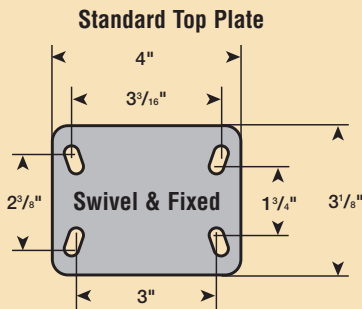

# SOVEREIGN SERIES

Revvo Sovereign Series casters are designed for light applications where casters are subject to manual propulsion, such as shopping carts and store fixtures. They are available in two wheel sizes (4" & 5") with load capacities ranging from 185 to 330 lbs. Swivel and fixed models can be fitted with rectangular top plates (TSSV/TFSV) or bolt hole style swivel frames (BSSV). Sovereign casters feature a swivel double-ball raceway and Santoprene wheel molded onto a

TSSV/TFSV top plates have fixing holes to suit 5/16" diameter bolts.

### Threadguards (T)

- Prevents string, thread, etc. from binding wheel
- To order, add suffix **T** to Part #

A = Wheel Diameter B = Overall Height C = Swivel Radius D = Tread Width

SOVEREIGN SERIES							Top Plate		Bolt Hole	
A	B	C	D	Load Capacity	Bearing	Wheel	Swivel Part #	Fixed Part #	Swivel Part # Total Stop Brake	Swivel Part # Total Stop Brake
4"	5"	3-1/4"	1-1/4"	330	Plain	Black Nylon	TSSV 100 BN0S	TFSV 100 BN0S	TSSV 100 BN0S-TS	BSSV 100 BN0S
4"	5"	3-1/4"	1-1/4"	330	Plain	White Nylon	TSSV 100 WN0S	TFSV 100 WN0S	TSSV 100 WN0S-TS	BSSV 100 WN0S
4"	5"	3-1/4"	1-3/16"	264	Precision Ball	Blue Rubber	TSSV 100 BR2S	TFSV 100 BR2S	TSSV 100 BP2S-TS	BSSV 100 BP2S
4"	5"	3-1/4"	1-3/16"	185	Plain	Gray Rubber	TSSV 100 RL0S	TFSV 100 RL0S	TSSV 100 RL0S-TS	BSSV 100 RL0S
5"	6"	4-5/16"	1-1/4"	330	Plain	Black Nylon	TSSV 125 BN0S	TFSV 125 BN0S	TSSV 125 BN0S-TS	BSSV 125 BN0S
5"	6"	4-5/16"	1-1/4"	330	Plain	White Nylon	TSSV 125 WN0S	TFSV 125 WN0S	TSSV 125 WN0S-TS	BSSV 125 WN0S
5"	6"	4-5/16"	1-3/16"	308	Precision Ball	Blue Rubber	TSSV 125 BR2S	TFSV 125 BR2S	TSSV 125 BP2S-TS	BSSV 125 BP2S
5"	6"	4-5/16"	1-3/16"	185	Plain	Gray Rubber	TSSV 125 RL0S	TFSV 125 RL0S	TSSV 125 RL0S-TS	BSSV 125 RL0S