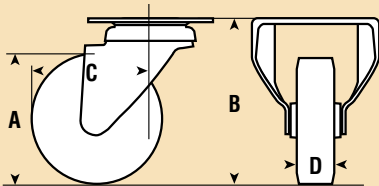

# SOVEREIGN SERIES

Revvo Sovereign Series casters are designed for light applications where casters are subject to manual propulsion, such as shopping carts and store fixtures. They are available in two wheel sizes (4" & 5") with load capacities ranging from 185 to 330 lbs. Swivel and fixed models can be fitted with rectangular top plates (TSSV/TFSV) or bolt hole style swivel frames (BSSV). Sovereign casters feature a swivel double-ball raceway and Santoprene wheel molded onto a

TSSV/TFSV top plates have fixing holes to suit 5/16" diameter bolts.

### Expanding Rubber Plugs (Round) Supplied in four sizes:

Plug Diameter:	Expands from:	Tube Size	Reference #
3/4"	.74" to .80"	7/8" OD - 18/16 Gauge	1284300
13/16"	.83" to .92"	1" OD - 18/16/14 Gauge	1284080
15/16"	.95" to 1.06"	1-1/8" OD - 18/16 Gauge	1284310
1-1/16"	1.06" to 1.16"	1/4" OD - 18/16/14 Gauge	1284320

A = Wheel Diameter B = Overall Height C = Swivel Radius D = Tread Width

SOVEREIGN SERIES							Top Plate		Bolt Hole	
A	B	C	D	Load Capacity	Bearing	Wheel	Swivel Part #	Fixed Part #	Swivel Part # Total Stop Brake	Swivel Part # Total Stop Brake
4"	5"	3-1/4"	1-1/4"	330	Plain	Black Nylon	TSSV 100 BN0S	TFSV 100 BN0S	TSSV 100 BN0S-TS	BSSV 100 BN0S
4"	5"	3-1/4"	1-1/4"	330	Plain	White Nylon	TSSV 100 WN0S	TFSV 100 WN0S	TSSV 100 WN0S-TS	BSSV 100 WN0S
4"	5"	3-1/4"	1-3/16"	264	Precision Ball	Blue Rubber	TSSV 100 BR2S	TFSV 100 BR2S	TSSV 100 BP2S-TS	BSSV 100 BP2S
4"	5"	3-1/4"	1-3/16"	185	Plain	Gray Rubber	TSSV 100 RL0S	TFSV 100 RL0S	TSSV 100 RL0S-TS	BSSV 100 RL0S
5"	6"	4-5/16"	1-1/4"	330	Plain	Black Nylon	TSSV 125 BN0S	TFSV 125 BN0S	TSSV 125 BN0S-TS	BSSV 125 BN0S
5"	6"	4-5/16"	1-1/4"	330	Plain	White Nylon	TSSV 125 WN0S	TFSV 125 WN0S	TSSV 125 WN0S-TS	BSSV 125 WN0S
5"	6"	4-5/16"	1-3/16"	308	Precision Ball	Blue Rubber	TSSV 125 BR2S	TFSV 125 BR2S	TSSV 125 BP2S-TS	BSSV 125 BP2S
5"	6"	4-5/16"	1-3/16"	185	Plain	Gray Rubber	TSSV 125 RL0S	TFSV 125 RL0S	TSSV 125 RL0S-TS	BSSV 125 RL0S