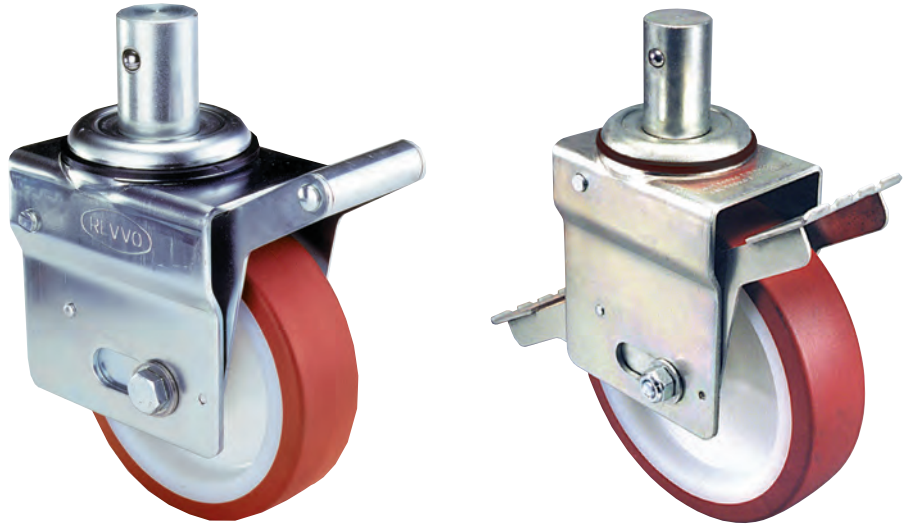

SJE SERIES

Scaffold Casters

SJE Series scaffold casters from Revvo are zero offset swivel casters that conform to DIN 4422: HD 1004: 1992 and BS 1139: part 3: 1994. They are available in three wheel diameters (5", 6" & 8") with load capacities from 1,320 to 1,800 lbs. Single or double-pedal brake models are also available.

A = Wheel Diameter B = Overall Height C = Swivel Radius D = Tread Width

SJE SERIES

A	B	C	D	Load Capacity	Bearing	Wheel	Swivel Part #
5"	6-15/16"	6-1/2"	1-3/4"	1320	Plain	Nythane	SJE 125 NTOE
6"	7-1/2"	6-1/2"	1-3/4"	1320	Plain	Nythane	SJE 150 NTOE
8"	9-1/2"	6-1/2"	1-3/4"	1800	Plain	Nythane	SJE 200 NTOE

Options & Accessories

Single-Pedal Foot Brake (BX4)

- Single-ended operating brake pedal
- To order, add suffix **BX4** to Swivel Part#

Double-Pedal Foot Brake (D)

- Double-ended operating brake pedal
- To order, add suffix **D** to Swivel Part#

Socket Fitting (SC2)

- 2" W x 4" L socket-type top fitting
- To order, add **SC2** to Swivel Part#

Plug Fitting (B21)

- 1-1/2" W x 2" L plug-type top fitting
- To order, add **B21** to Swivel Part#