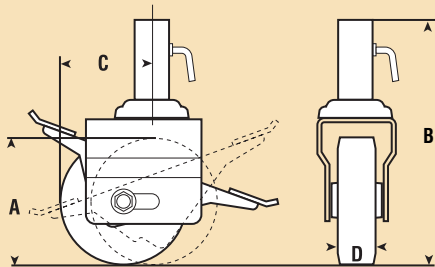

SJE SERIES

Scaffold Casters

SJE Series scaffold casters from Revvo are zero offset swivel casters that conform to DIN 4422: HD 1004: 1992 and BS 1139: part 3: 1994. They are available in three wheel diameters (5", 6" & 8") with load capacities from 1,320 to 1,800 lbs. Single or double-pedal brake models are also available.

A = Wheel Diameter B = Overall Height C = Swivel Radius D = Tread Width

SJE SERIES

A	B	C	D	Load Capacity	Bearing	Wheel	Swivel Part #
5"	6-15/16"	6-1/2"	1-3/4"	1320	Plain	Nythane	SJE 125 NTOE
6"	7-1/2"	6-1/2"	1-3/4"	1320	Plain	Nythane	SJE 150 NTOE
8"	9-1/2"	6-1/2"	1-3/4"	1800	Plain	Nythane	SJE 200 NTOE

Socket Fitting (SC2)

- 2" W x 4" L socket-type top fitting
- To order, add **SC2** to Swivel Part#

Plug Fitting (B21)

- 1-1/2" W x 2" L plug-type top fitting
- To order, add **B21** to Swivel Part#