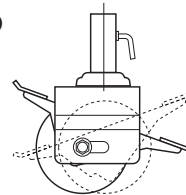

A = Wheel Diameter B = Overall Height C = Swivel Radius D = Tread Width

SJE SERIES

A	B	C	D	Load Capacity	Bearing	Wheel	Swivel Part #
5"	6-15/16"	6-1/2"	1-3/4"	1320	Plain	Nythane	SJE 125 NTOE
6"	7-1/2"	6-1/2"	1-3/4"	1320	Plain	Nythane	SJE 150 NTOE
8"	9-1/2"	6-1/2"	1-3/4"	1800	Plain	Nythane	SJE 200 NTOE

Options & Accessories

Single-Pedal Foot Brake (BX4)

- Single-ended operating brake pedal
- To order, add suffix **BX4** to Swivel Part#

Double-Pedal Foot Brake (D)

- Double-ended operating brake pedal
- To order, add suffix **D** to Swivel Part#

Socket Fitting (SC2)

- 2" W x 4" L socket-type top fitting
- To order, add **SC2** to Swivel Part#

Plug Fitting (B21)

- 1-1/2" W x 2" L plug-type top fitting
- To order, add **B21** to Swivel Part#