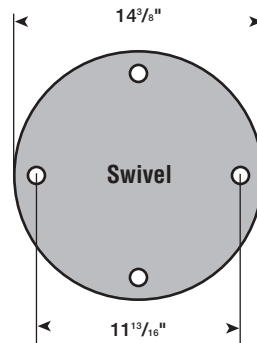

# PIVOTING AXLE CASTERS

Revvo 2SZ Series Pivoting Axle Casters are an extension of the Revvo Z Series caster line. They are available in a 16" wheel diameter and are capable of towing loads up to 26,400 lbs. Featuring a robust dual-wheel and axle design, the Revvo Pivoting Axle swivel model is fitted with a circular top plate. An eight-hole mounting, circular top plate and a rectangular top plate are optionally available. Please consult factory for details.

Shown with optional rectangular top plate. Please consult factory.

A = Wheel Diameter    B = Overall Height    C = Swivel Radius    D = Tread Width

### XSZ/XFZ SERIES

A	B	C	D	Speed	Load Capacity	Bearing	Wheel	Swivel Part #
16"	21-9/16"	11-13/16"	5"	4	26400	Taper Roller	Revvothane	2SZ 400 PT3B PA

#### Standard Top Plate

XSZ swivel top plates have fixing holes to suit 1" diameter bolts.