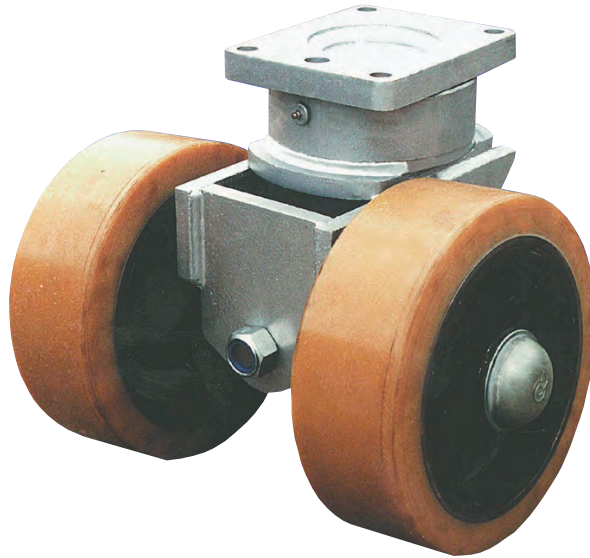

# PIVOTING AXLE CASTERS

Revvo 2SZ Series Pivoting Axle Casters are an extension of the Revvo Z Series caster line. They are available in a 16" wheel diameter and are capable of towing loads up to 26,400 lbs. Featuring a robust dual-wheel and axle design, the Revvo Pivoting Axle swivel model is fitted with a circular top plate. An eight-hole mounting, circular top plate and a rectangular top plate are optionally available. Please consult factory for details.

Shown with optional rectangular top plate. Please consult factory.

A = Wheel Diameter    B = Overall Height    C = Swivel Radius    D = Tread Width

### XSZ/XFZ SERIES

A	B	C	D	Speed	Load Capacity	Bearing	Wheel	Swivel Part #
16"	21-9/16"	11-13/16"	5"	4	26400	Taper Roller	Revvothane	2SZ 400 PT3B PA

#### Standard Top Plate

XSZ swivel top plates have fixing holes to suit 1" diameter bolts.