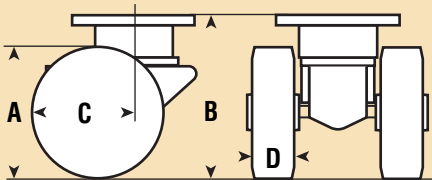

# PIVOTING AXLE CASTERS

Revvo 2SZ Series Pivoting Axle Casters are an extension of the Revvo Z Series caster line. They are available in a 16" wheel diameter and are capable of towing loads up to 26,400 lbs. Featuring a robust dual-wheel and axle design, the Revvo Pivoting Axle swivel model is fitted with a circular top plate. An eight-hole mounting, circular top plate and a rectangular top plate are optionally available. Please consult factory for details.

Shown with optional rectangular top plate. Please consult factory.

A = Wheel Diameter    B = Overall Height    C = Swivel Radius    D = Tread Width

### XSZ/XFZ SERIES

A	B	C	D	Speed	Load Capacity	Bearing	Wheel	Swivel Part #
16"	21-9/16"	11-13/16"	5"	4	26400	Taper Roller	Revvothane	2SZ 400 PT3B PA

#### Standard Top Plate

XSZ swivel top plates have fixing holes to suit 1" diameter bolts.