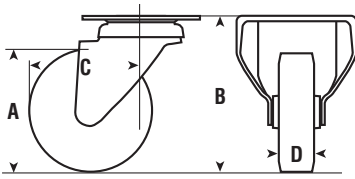

Revvo D Series Light-Duty Casters

Revvo Caster introduces a new line of Flexello swivel casters for a variety of light-duty applications. The D Series casters are available in top plate and bolt hole models and feature a choice of rubber and nylon wheels. They are offered in four wheel sizes (2", 3", 4" & 5") with load capacities ranging from 100 to 220 lbs. Locking brakes are available for all models.

Top Plate Models

TSED 050 & 075 top plates have fixing holes to fit 1/4" diameter bolts and are slotted from 1-1/2" to 1-7/8".

TSED 100 & 125 top plates have fixing holes to fit 5/16" diameter bolts.

D SERIES with Rubber Wheels							Top Plate	
A	B	C	D	Load Capacity	Bearing	Wheel	Swivel Part #	w/Brake
2"	2-11/16"	29/32"	23/32"	110	Plain	Rubber	TSED 050 RNOD	TSED 050 RNOD-B
3"	3-13/16"	1-1/8"	29/32"	154	Plain	Rubber	TSED 075 RNOD	TSED 075 RNOD-B
4"	5-3/16"	1-1/2"	1-1/16"	176	Plain	Rubber	TSED 100 RNOD	TSED 100 RNOD-B
5"	6-3/32"	1-5/8"	1-1/16"	220	Plain	Rubber	TSED 125 RNOD	TSED 125 RNOD-B

D SERIES with Nylon Wheels							Top Plate	
A	B	C	D	Load Capacity	Bearing	Wheel	Swivel Part #	w/Brake
2"	2-11/16"	29/32"	23/32"	110	Plain	Nylon	TSED 050 WNOD	TSED 050 WNOD-B
3"	3-13/16"	1-1/8"	29/32"	154	Plain	Nylon	TSED 075 WNOD	TSED 075 WNOD-B
4"	5-3/16"	1-1/2"	1-1/16"	176	Plain	Nylon	TSED 100 WNOD	TSED 100 WNOD-B
5"	6-3/32"	1-5/8"	1-1/16"	220	Plain	Nylon	TSED 125 WNOD	TSED 125 WNOD-B

D SERIES with Rubber Wheels							Bolt Hole Models	
A	B	C	D	Load Capacity	Bearing	Wheel	Swivel Part #	w/Brake
2"	2-21/32"	29/32"	23/32"	110	Plain	Rubber	BSED 050 RNOD	BSED 050 RNOD-B
3"	3-3/4"	1-1/8"	29/32"	154	Plain	Rubber	BSED 075 RNOD	BSED 075 RNOD-B
4"	5-3/32"	1-1/2"	1-1/16"	176	Plain	Rubber	BSED 100 RNOD	BSED 100 RNOD-B
5"	6"	1-5/8"	1-1/16"	220	Plain	Rubber	BSED 125 RNOD	BSED 125 RNOD-B