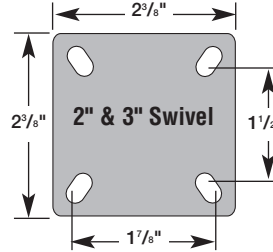

Revvo D Series Light-Duty Casters

Revvo Caster introduces a new line of Flexello swivel casters for a variety of light-duty applications. The D Series casters are available in top plate and bolt hole models and feature a choice of rubber and nylon wheels. They are offered in four wheel sizes (2", 3", 4" & 5") with load capacities ranging from 100 to 220 lbs. Locking brakes are available for all models.

Top Plate Models

TSED 050 & 075 top plates have fixing holes to fit 1/4" diameter bolts and are slotted from 1-1/2" to 1-7/8".

TSED 100 & 125 top plates have fixing holes to fit 5/16" diameter bolts.

D SERIES with Rubber Wheels							Top Plate	
A	B	C	D	Load Capacity	Bearing	Wheel	Swivel Part #	w/Brake
2"	2-11/16"	29/32"	23/32"	110	Plain	Rubber	TSED 050 RNOD	TSED 050 RNOD-B
3"	3-13/16"	1-1/8"	29/32"	154	Plain	Rubber	TSED 075 RNOD	TSED 075 RNOD-B
4"	5-3/16"	1-1/2"	1-1/16"	176	Plain	Rubber	TSED 100 RNOD	TSED 100 RNOD-B
5"	6-3/32"	1-5/8"	1-1/16"	220	Plain	Rubber	TSED 125 RNOD	TSED 125 RNOD-B

D SERIES with Nylon Wheels							Top Plate	
A	B	C	D	Load Capacity	Bearing	Wheel	Swivel Part #	w/Brake
2"	2-11/16"	29/32"	23/32"	110	Plain	Nylon	TSED 050 WNOD	TSED 050 WNOD-B
3"	3-13/16"	1-1/8"	29/32"	154	Plain	Nylon	TSED 075 WNOD	TSED 075 WNOD-B
4"	5-3/16"	1-1/2"	1-1/16"	176	Plain	Nylon	TSED 100 WNOD	TSED 100 WNOD-B
5"	6-3/32"	1-5/8"	1-1/16"	220	Plain	Nylon	TSED 125 WNOD	TSED 125 WNOD-B

D SERIES with Rubber Wheels							Bolt Hole Models	
A	B	C	D	Load Capacity	Bearing	Wheel	Swivel Part #	w/Brake
2"	2-21/32"	29/32"	23/32"	110	Plain	Rubber	BSED 050 RNOD	BSED 050 RNOD-B
3"	3-3/4"	1-1/8"	29/32"	154	Plain	Rubber	BSED 075 RNOD	BSED 075 RNOD-B
4"	5-3/32"	1-1/2"	1-1/16"	176	Plain	Rubber	BSED 100 RNOD	BSED 100 RNOD-B
5"	6"	1-5/8"	1-1/16"	220	Plain	Rubber	BSED 125 RNOD	BSED 125 RNOD-B