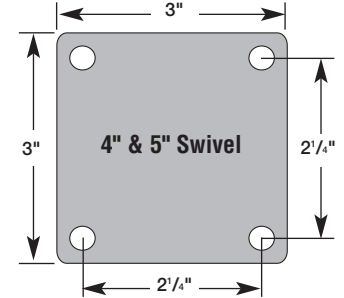

Revvo D Series Light-Duty Casters

Revvo Caster introduces a new line of Flexello swivel casters for a variety of light-duty applications. The D Series casters are available in top plate and bolt hole models and feature a choice of rubber and nylon wheels. They are offered in four wheel sizes (2", 3", 4" & 5") with load capacities ranging from 100 to 220 lbs. Locking brakes are available for all models.

Top Plate Models

TSED 050 & 075 top plates have fixing holes to fit 1/4" diameter bolts and are slotted from 1-1/2" to 1-7/8".

TSED 100 & 125 top plates have fixing holes to fit 5/16" diameter bolts.

D SERIES with Rubber Wheels							Top Plate	
A	B	C	D	Load Capacity	Bearing	Wheel	Swivel Part #	w/Brake
2"	2-11/16"	29/32"	23/32"	110	Plain	Rubber	TSED 050 RNOD	TSED 050 RNOD-B
3"	3-13/16"	1-1/8"	29/32"	154	Plain	Rubber	TSED 075 RNOD	TSED 075 RNOD-B
4"	5-3/16"	1-1/2"	1-1/16"	176	Plain	Rubber	TSED 100 RNOD	TSED 100 RNOD-B
5"	6-3/32"	1-5/8"	1-1/16"	220	Plain	Rubber	TSED 125 RNOD	TSED 125 RNOD-B

D SERIES with Nylon Wheels							Top Plate	
A	B	C	D	Load Capacity	Bearing	Wheel	Swivel Part #	w/Brake
2"	2-11/16"	29/32"	23/32"	110	Plain	Nylon	TSED 050 WNOD	TSED 050 WNOD-B
3"	3-13/16"	1-1/8"	29/32"	154	Plain	Nylon	TSED 075 WNOD	TSED 075 WNOD-B
4"	5-3/16"	1-1/2"	1-1/16"	176	Plain	Nylon	TSED 100 WNOD	TSED 100 WNOD-B
5"	6-3/32"	1-5/8"	1-1/16"	220	Plain	Nylon	TSED 125 WNOD	TSED 125 WNOD-B

D SERIES with Rubber Wheels							Bolt Hole Models	
A	B	C	D	Load Capacity	Bearing	Wheel	Swivel Part #	w/Brake
2"	2-21/32"	29/32"	23/32"	110	Plain	Rubber	BSED 050 RNOD	BSED 050 RNOD-B
3"	3-3/4"	1-1/8"	29/32"	154	Plain	Rubber	BSED 075 RNOD	BSED 075 RNOD-B
4"	5-3/32"	1-1/2"	1-1/16"	176	Plain	Rubber	BSED 100 RNOD	BSED 100 RNOD-B
5"	6"	1-5/8"	1-1/16"	220	Plain	Rubber	BSED 125 RNOD	BSED 125 RNOD-B