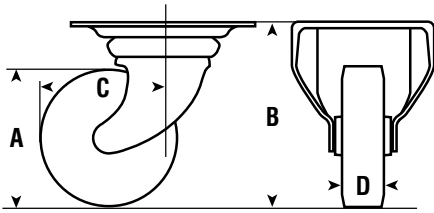

Bolt hole swivel style shown with rubber tire and swivel & wheel lock

T03 top plates have fixing holes to suit 8mm diameter bolts. To order, add suffix **T03** to Swivel or Fixed Part #

TS4/TF4 top plates have fixing holes to suit 3/8" diameter bolts.

Alternative T19 Top Plate

T19 top plates have fixing holes to suit 5/16" diameter bolts. To order, add suffix **T19** to Swivel Part #

Swivel style shown with T19 triangular top plate and phenolic wheel.

Options & Accessories

See Page 8 for complete specifications, availability and ordering information

Item	Availability	Order Ref.
Threadguards	All 4" & 5" models	T
Head Seals	Swivel	S
Wheel Lock	Swivel	W
Foot Brake	Swivel (4" & 5")	H
Swivel & Wheel Lock	Swivel (4" & 5")	L
Round Steel Plugs	Bolt Hole	RP
Expanding Steel Plugs	Bolt Hole	EP