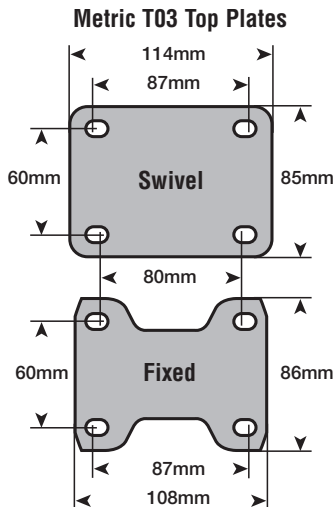

4 SERIES

Kingpinless Pressed Steel

Ideal for use on tool boxes, gang boxes, work cabinets, and other applications in which moderate loads are moved over flat surfaces, Revvo TS4 Series casters are available in three wheel sizes (3", 4" & 5") with load capacities ranging from 140 to 580 lbs. Swivel models (TS4) can be fitted with rectangular top plates or special triangular top plates. Fixed models (TF4) are fitted with oblong top plates. Swivel (BS4) and fixed (BF4) bolt hole style frames are also available. Please consult factory for load capacities of bolt

Bolt hole swivel style shown with rubber tire and swivel & wheel lock

T03 top plates have fixing holes to suit 8mm diameter bolts. To order, add suffix **T03** to Swivel or Fixed Part #

TS4/TF4 top plates have fixing holes to suit 3/8" diameter bolts.

Alternative T19 Top Plate

T19 top plates have fixing holes to suit 5/16" diameter bolts. To order, add suffix **T19** to Swivel Part #

Swivel style shown with T19 triangular top plate and phenolic wheel.

Round Steel Plugs (RP)

Supplied in two sizes:

Plug Diameter	Reference #
1-3/8"	RP7
1-1/2"	RP8

To order, add Reference # to Swivel Part #

Available for:

- 5 Series - BS5

Wheel Lock (W)

- For swivel casters only
- A simple hand-operated parking lock
- To order, add suffix **W** to Swivel Part #