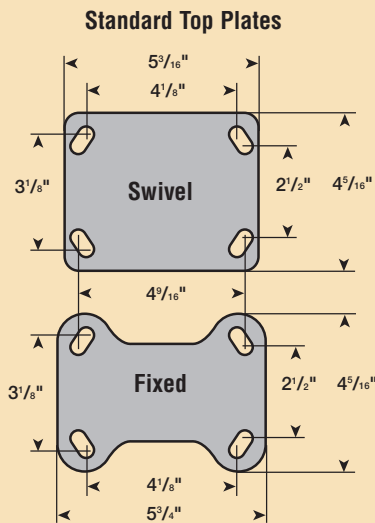

4 SERIES

Kingpinless Pressed Steel

Ideal for use on tool boxes, gang boxes, work cabinets, and other applications in which moderate loads are moved over flat surfaces, Revvo TS4 Series casters are available in three wheel sizes (3", 4" & 5") with load capacities ranging from 140 to 580 lbs. Swivel models (TS4) can be fitted with rectangular top plates or special triangular top plates. Fixed models (TF4) are fitted with oblong top plates. Swivel (BS4) and fixed (BF4) bolt hole style frames are also available. Please consult factory for load capacities of bolt

Bolt hole swivel style shown with rubber tire and swivel & wheel lock

T03 top plates have fixing holes to suit 8mm diameter bolts. To order, add suffix **T03** to Swivel or Fixed Part #

TS4/TF4 top plates have fixing holes to suit 3/8" diameter bolts.

Alternative T19 Top Plate

T19 top plates have fixing holes to suit 5/16" diameter bolts. To order, add suffix **T19** to Swivel Part #

Swivel style shown with T19 triangular top plate and phenolic wheel.

Options & Accessories

See Page 8 for complete specifications, availability and ordering information

Item	Availability	Order Ref.
Threadguards	All 4" & 5" models	T
Head Seals	Swivel	S
Wheel Lock	Swivel	W
Foot Brake	Swivel (4" & 5")	H
Swivel & Wheel Lock	Swivel (4" & 5")	L
Round Steel Plugs	Bolt Hole	RP
Expanding Steel Plugs	Bolt Hole	EP