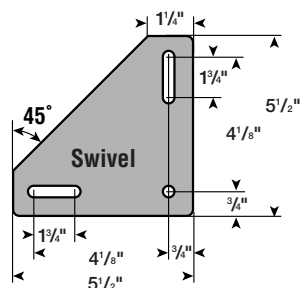

4 SERIES

Kingpinless Pressed Steel

Ideal for use on tool boxes, gang boxes, work cabinets, and other applications in which moderate loads are moved over flat surfaces, Revvo TS4 Series casters are available in three wheel sizes (3", 4" & 5") with load capacities ranging from 140 to 580 lbs. Swivel models (TS4) can be fitted with rectangular top plates or special triangular top plates. Fixed models (TF4) are fitted with oblong top plates. Swivel (BS4) and fixed (BF4) bolt hole style frames are also available. Please consult factory for load capacities of bolt

Bolt hole swivel style shown with rubber tire and swivel & wheel lock

T03 top plates have fixing holes to suit 8mm diameter bolts. To order, add suffix **T03** to Swivel or Fixed Part #

TS4/TF4 top plates have fixing holes to suit 3/8" diameter bolts.

Alternative T19 Top Plate

T19 top plates have fixing holes to suit 5/16" diameter bolts. To order, add suffix **T19** to Swivel Part #

Swivel style shown with T19 triangular top plate and phenolic wheel.

Round Steel Plugs (RP)

Supplied in two sizes:

Plug Diameter	Reference #
1-3/8"	RP7
1-1/2"	RP8

To order, add Reference # to Swivel Part #

Available for:

- 5 Series - BS5

Wheel Lock (W)

- For swivel casters only
- A simple hand-operated parking lock
- To order, add suffix **W** to Swivel Part #